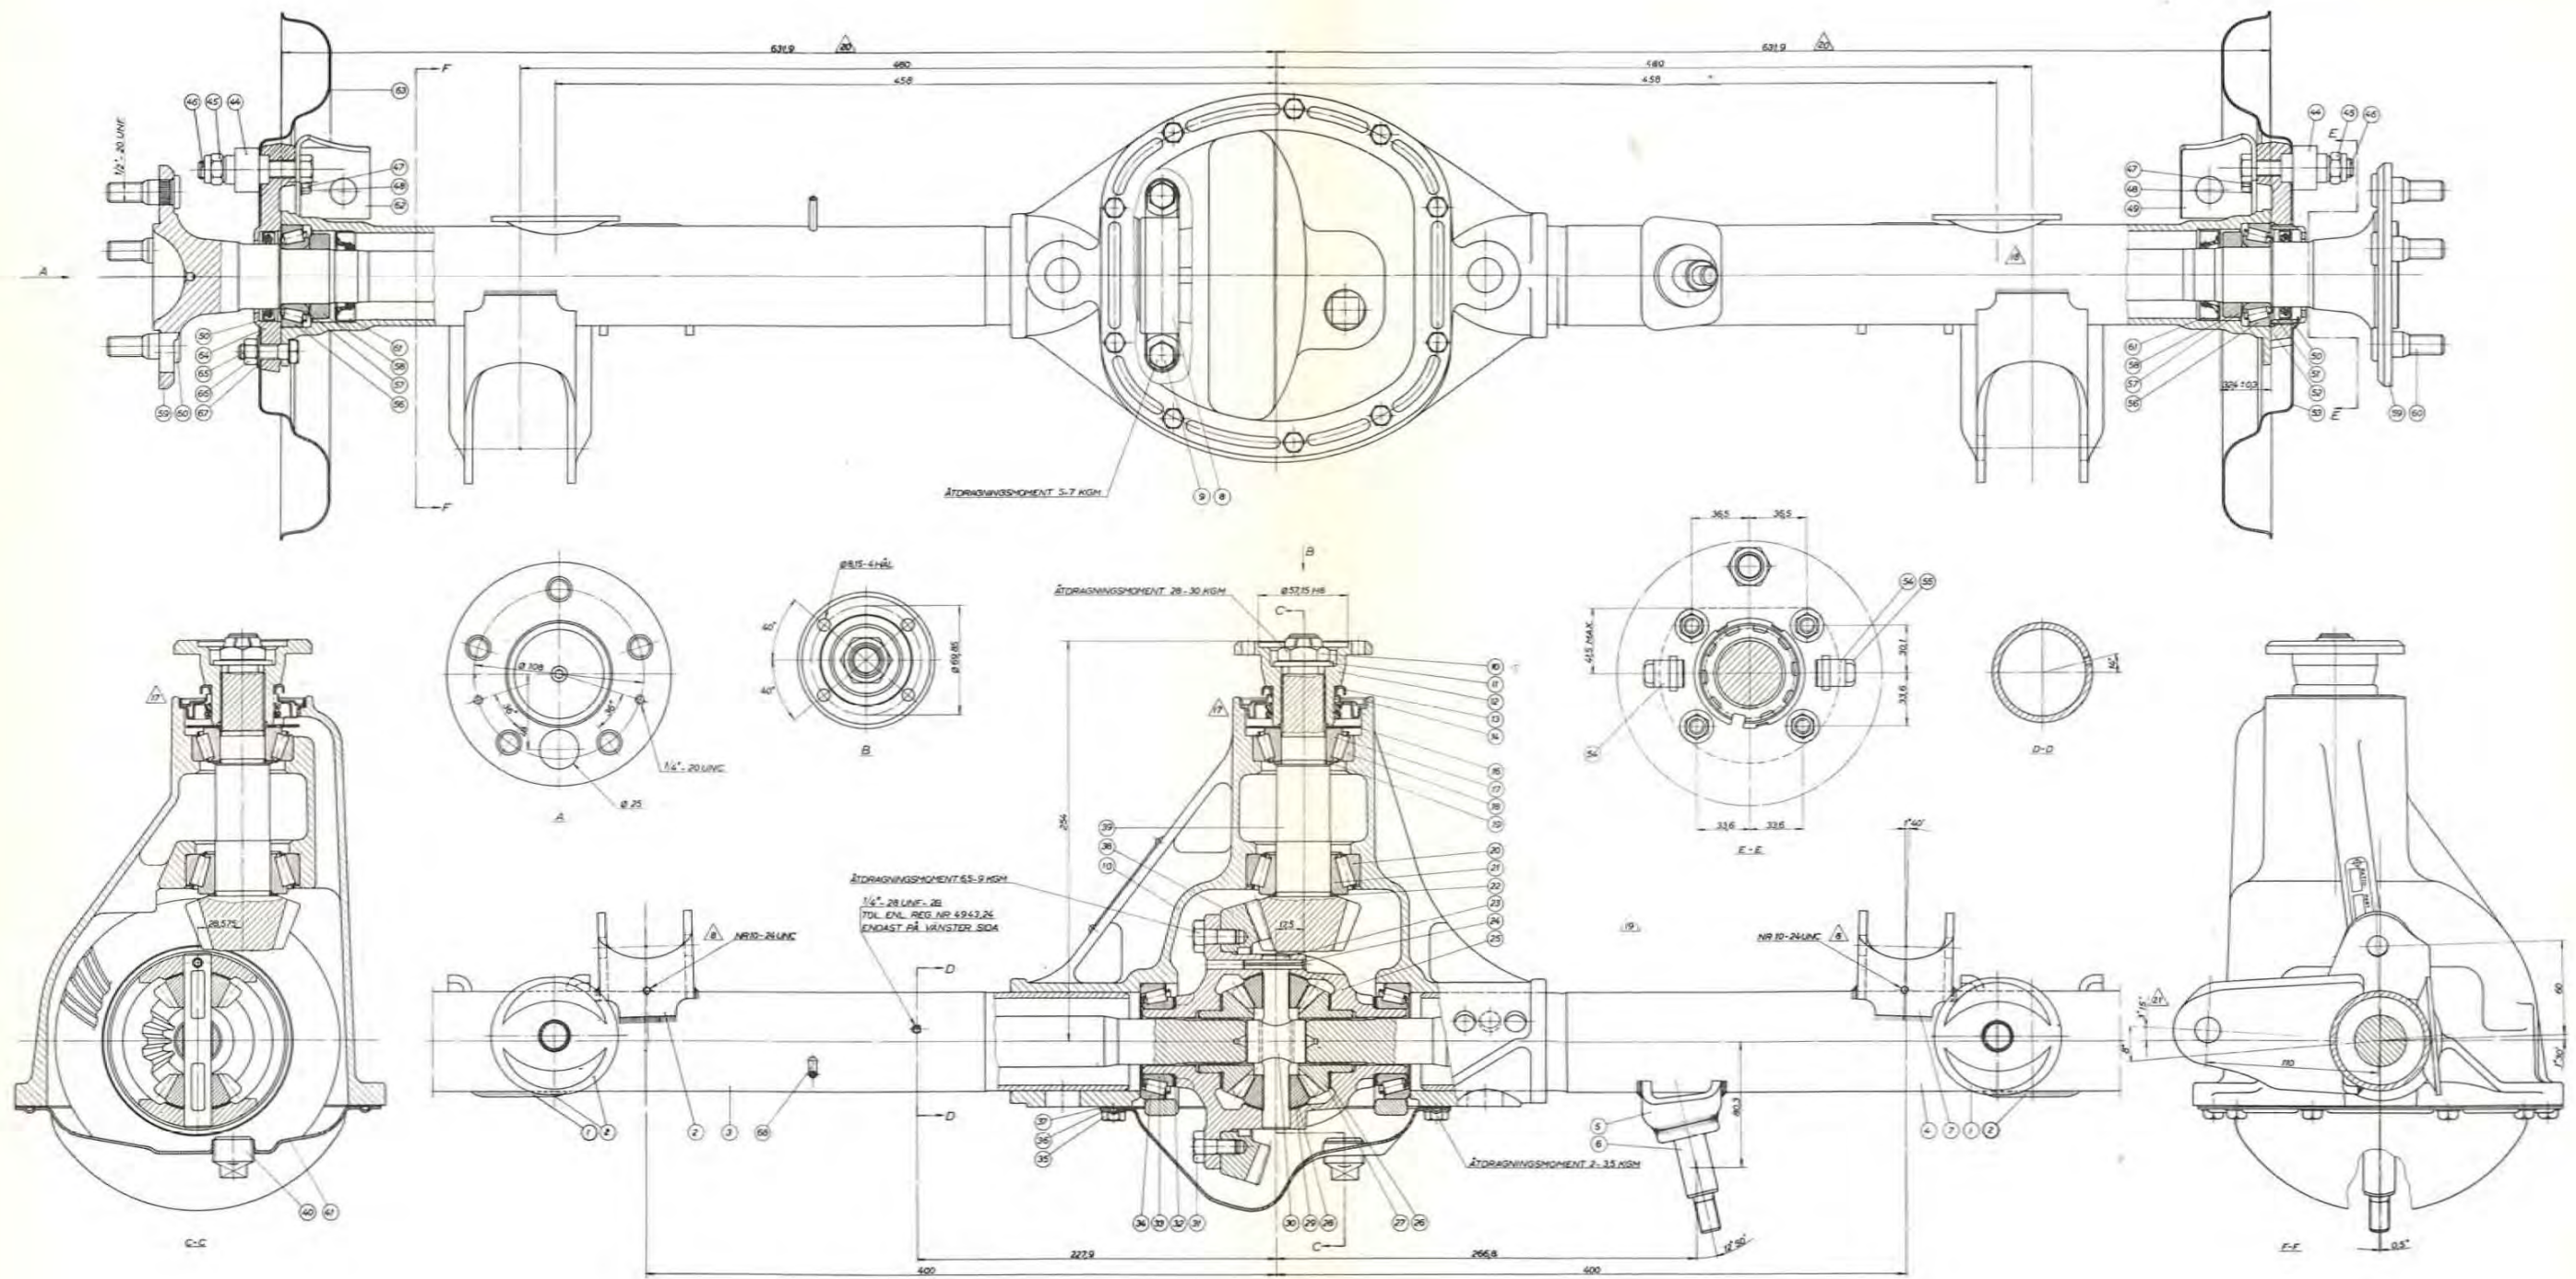

VOLVO

service-
ritningar·drawings

Avd. Section 4 (46)
Typ 140
Type Spicer 1030
Bakaxel
Rear axle

1.68

Genomskärningsritning, bakaxel Spicer 1030, 140 ser.

Cut-away drawing, rear axel Spicer 1030, 140 series

Skala ca 1:4,5
 Scale ca 1:4,5

VOLVO
 300108

Genomskärningsritning, bakaxel Spicer 1030, 140 ser.
 Cut-away drawing, rear axle Spicer 1030, 140 series