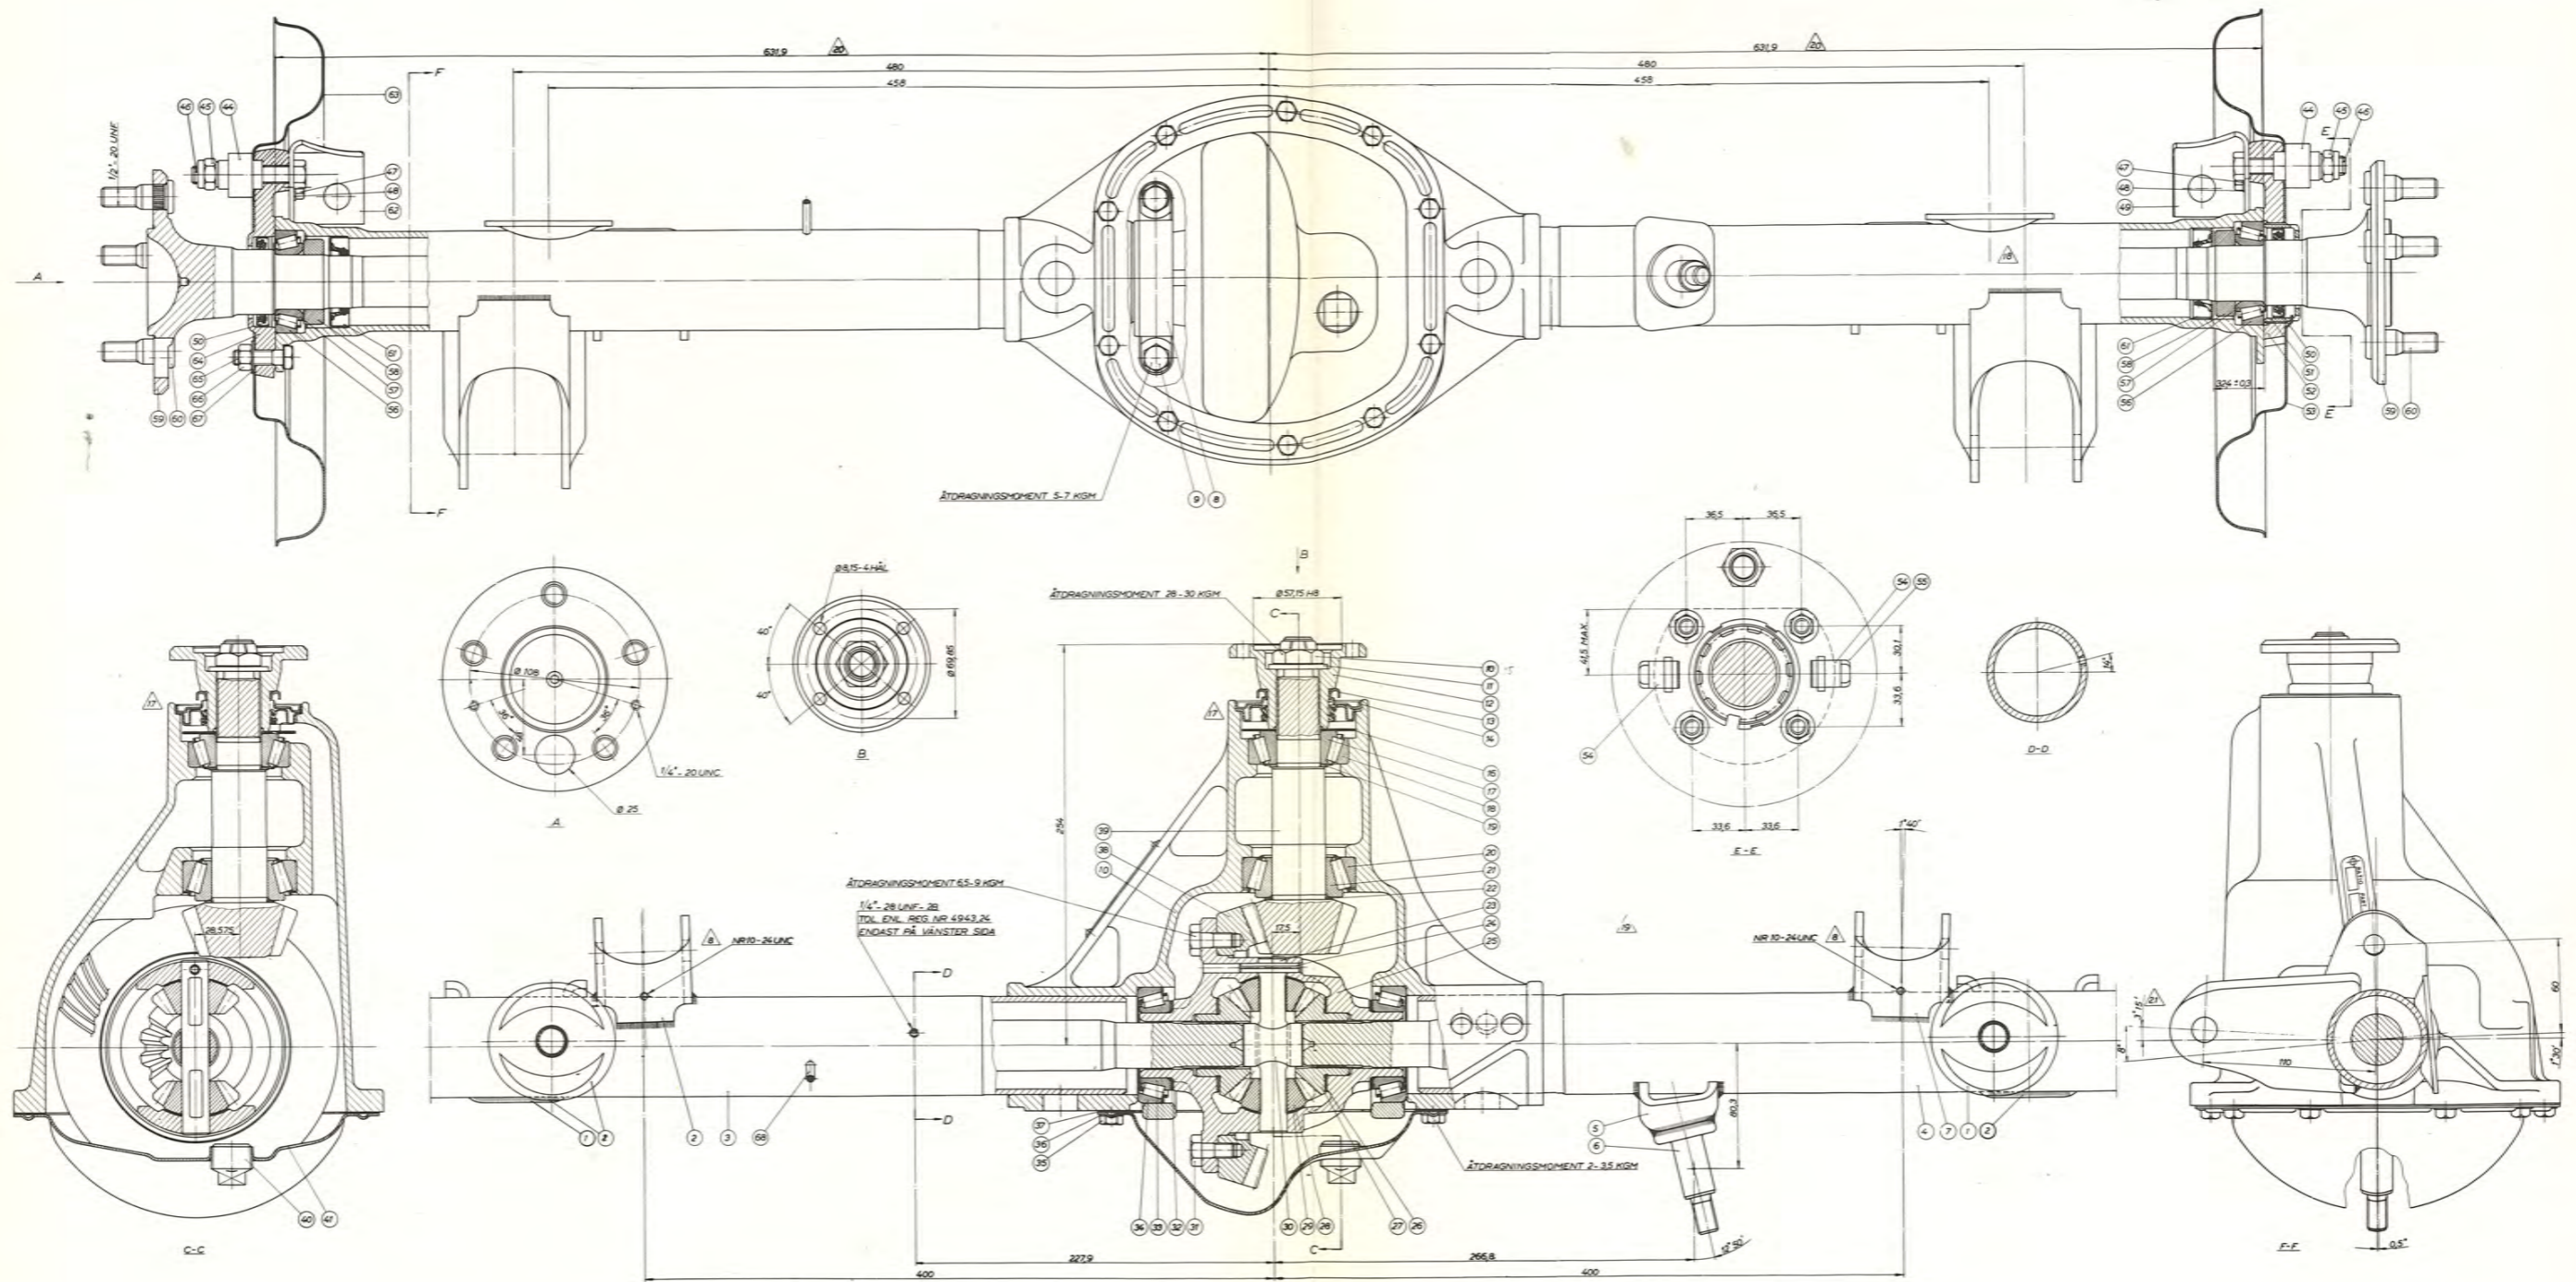

**VOLVO**

**service-**  
*ritningar·drawings*

Avd. Section 4 (46)  
Typ 140  
Type Spicer 1030  
Bakaxel  
Rear axle

1.68

Genomskärningsritning, bakaxel Spicer 1030, 140 ser.

Cut-away drawing, rear axel Spicer 1030, 140 series

Skala ca 1:4,5  
 Scale ca 1:4,5

VOLVO  
 300108

Genomsärningsritning, bakaxel Spicer 1030, 140 ser.  
 Cut-away drawing, rear axle Spicer 1030, 140 series