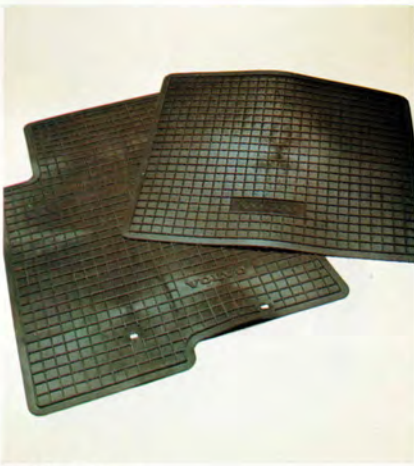

**Door Mirror**

Grille Kit

Door Pocket

Floor Console

Rubber Mats

G.T. Road Wheels

Electric Windows

Rear Fog Lamps

Bumper Stripes

Roof Rack

Dog Guard

....and these are some more there just wasn't enough room to show you:

- Floor Trays
- Bulb Kits
- Intermittent Wiper Switch
- Rev Counter
- GT Instrument Panel
- GT Steering Wheel
- Child Safety Seat
- Child Guard
- Volvo Radio and Stereo