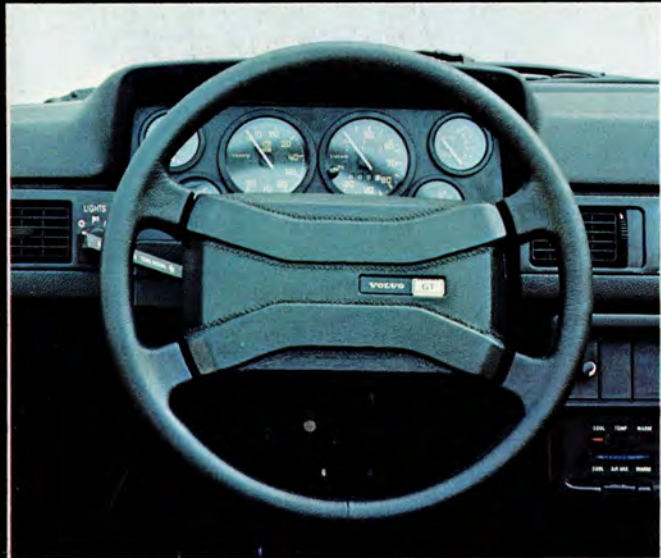

VOLVO 4 accessories

ARMREST 283668-2

AM RADIO
284020-5
AM/FM RADIO
282343-3
AM/FM STEREO
284028-8
AM/FM STEREO
CASSETTE
284029-6

HEADREST PADS, LEFT & RIGHT 283819-1

FLOOR MATS, GREY OR BLACK

SEAT COVERS, ASSORTED COLORS

GT INSTRUMENTS 283072-7

FLOOR CONSOLES, LEFT & RIGHT 283818-3

DOOR CONSOLES, LEFT & RIGHT 283817-5

interior

Insist on original Volvo parts. Original Volvo parts such as the oil filter are important to the efficient operation of your car. Whenever a part is needed, insist on an original, fully warranted Volvo part.