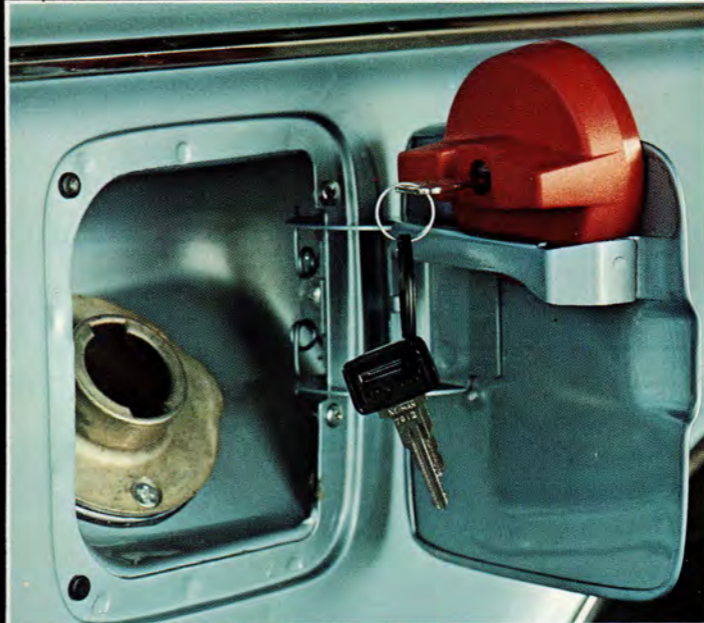

GT INSTRUMENTS 283072-7

FLOOR CONSOLES, LEFT & RIGHT 283818-3

DOOR CONSOLES, LEFT & RIGHT 283817-5

interior

Insist on original Volvo parts. Original Volvo parts such as the oil filter are important to the efficient operation of your car. Whenever a part is needed, insist on an original, fully warranted Volvo part.

SKI RACK, LOCKABLE 284016-3

MAINTENANCE ITEMS

GAS CAP, LOCKABLE 283235-0

GT MAG WHEEL 283075-0

exterior

FOGLIGHTS WITH COVERS AMBER 283512-2
WHITE 283511-4

FOUR WAY MIRROR LEFT 283283-0 RIGHT 283579-1

Travel Conveniences