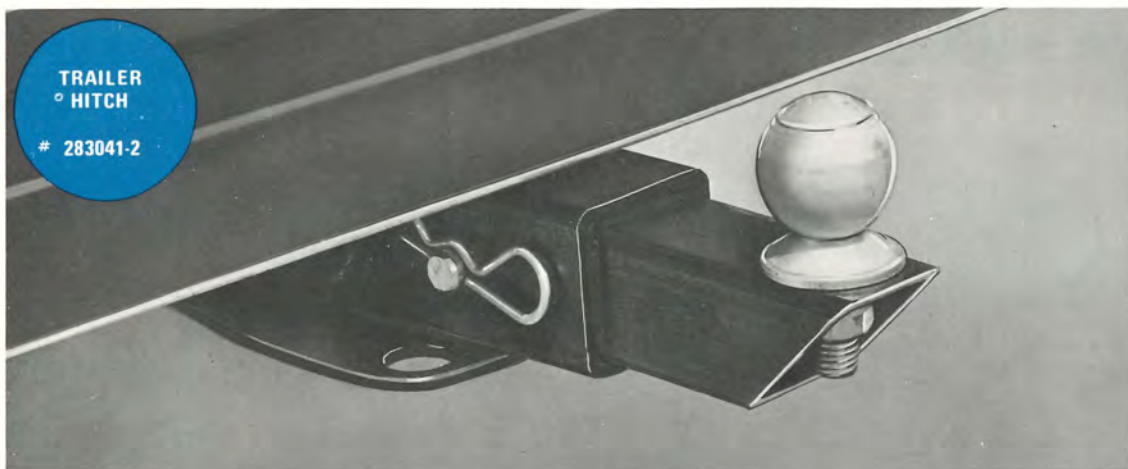

# E... VOLVO ACCESSORIES

ADJUSTABLE  
MIRROR  
# 283283-0

ELECTRIC  
ANTENNA  
# 284025-4

AUXILIARY  
SEAT  
# 283307-7

MAINTENANCE  
ITEMS

LICENSE  
PLATE  
FRAME  
# 284014-8

TRAILER  
HITCH  
# 283041-2

WARNING  
TRIANGLE  
# 283342-4