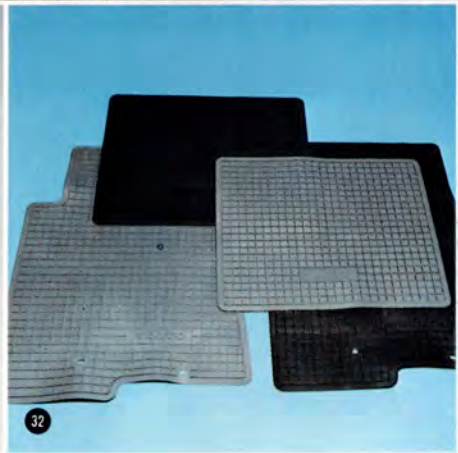

24 Levelling System part no. 283631-0 ('Finger-tip') 283632-8 (Manual). Maintains car's normal level, comfort and stability when towing or heavily loaded.

25

26

27

28

29

30

31

32

33

Comfort

- 25 **Electric Windows** part nos. 283595-7 (front) 1128388-4 (rear).
- 26 **Wind Deflector** part nos. 283982-7 (smoke) 1128615-0 (copper) 1128616-8 (blue) 1128617-6 (green) 1128618-4 (orange). Leads slipstream past the sun roof.
- 27 **Volvo Sound.** A selection of quality Volvo radios and stereos. Ask for our special Volvo Sound brochure.
- 28 **Armrest** part no. 283806-8. Comfortable, easily adjustable armrest fitting to driver's seat.
- 29 **Comfort Seat Covers.** Smart, machine-washable, polyester, tailored covers in brown, mid-blue or dark yellow.
- 30 **Electrically Operated Door Mirrors** part nos. 283179-0 (left) 283180-8 (right). Instant adjustment via toggle switch.
- 31 **Head Restraint Cushions.** Available singly in black, blue plush or beige plush or in pairs in Front Runner colours (see item 33).
- 32 **Floor Mats.** Tailored thermoplastic mats for front and rear in black or grey.
- 33 **Front Runner Seat Covers.** High quality machine washable tailored seat covers in beige, burgundy, dark brown, yellow/blue mix, yellow, blue or green.