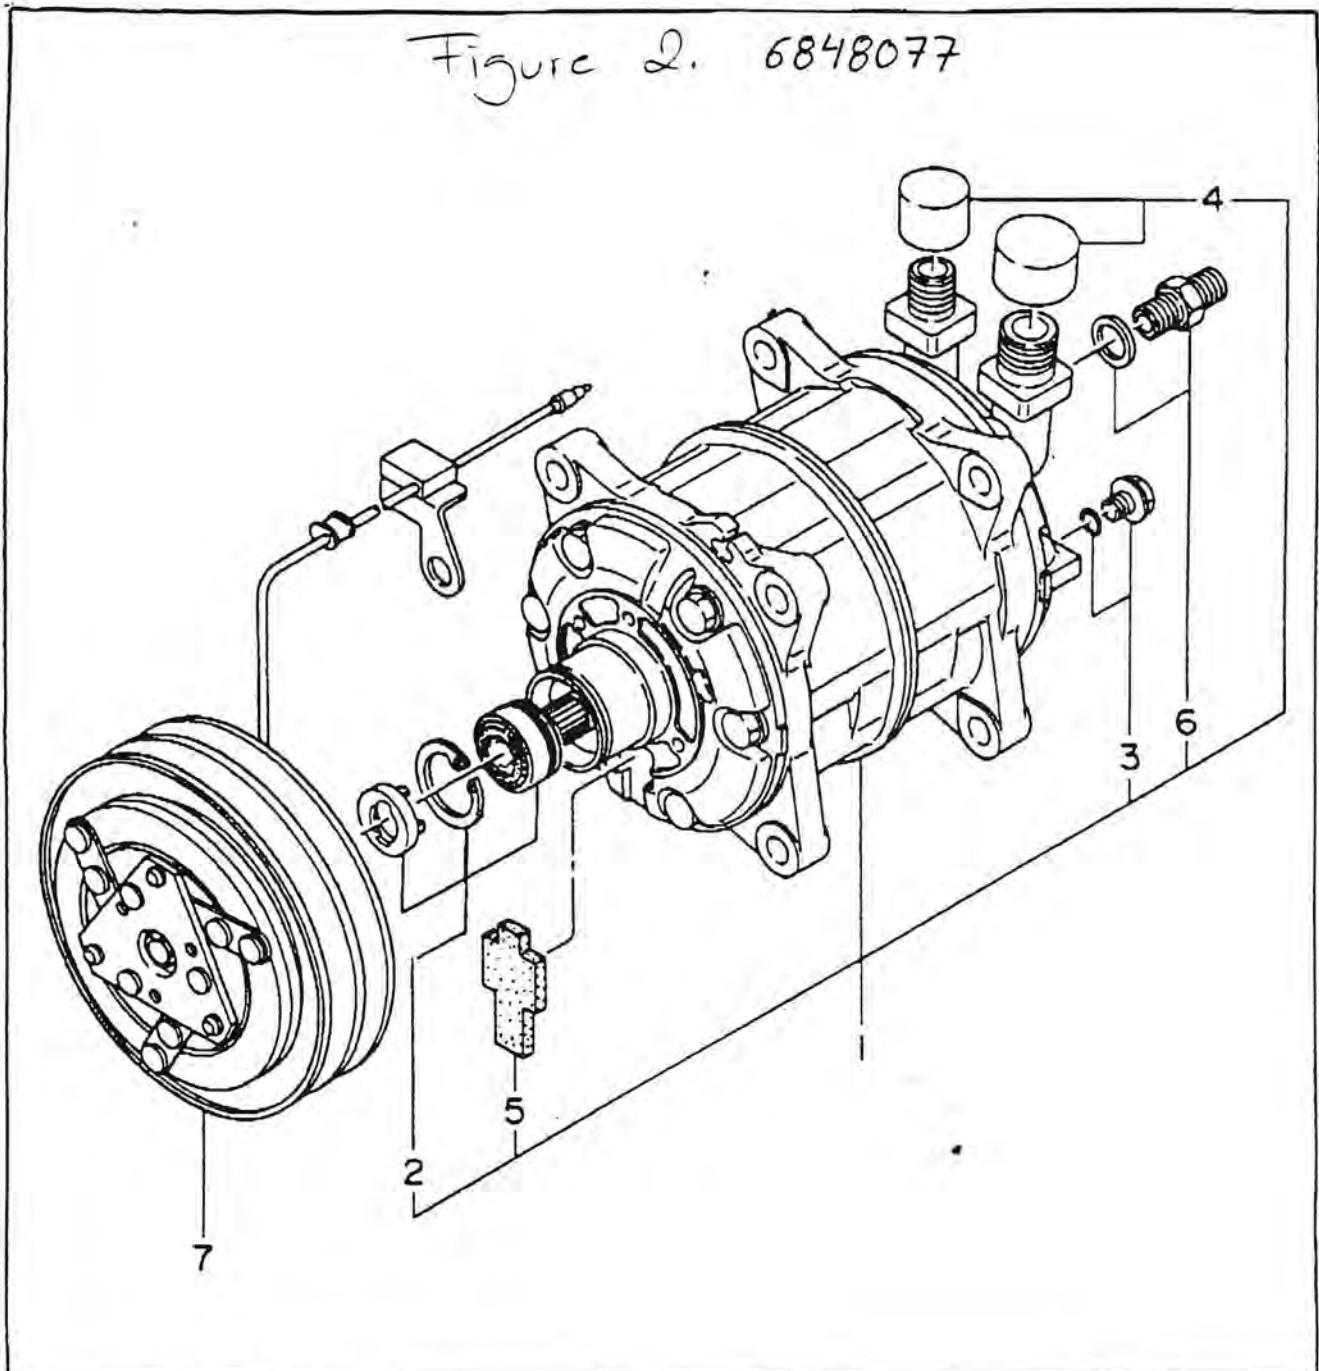

Figure 2. 6848077

Key NO.	VOLVO CC NO.	Part Name	Q'ty	Remarks
1		COMPRESSOR	1	
2	6848070-6	SHAFT SEAL ASSY	1	
3	6848072-2	BOLT SET	1	
4		CAP SET	1	
5	6848073-0	FELT	1	
6	3522521-8	VALVE SET	1	
7	6848085-4	MAGNET CLUTCH ASSY	1