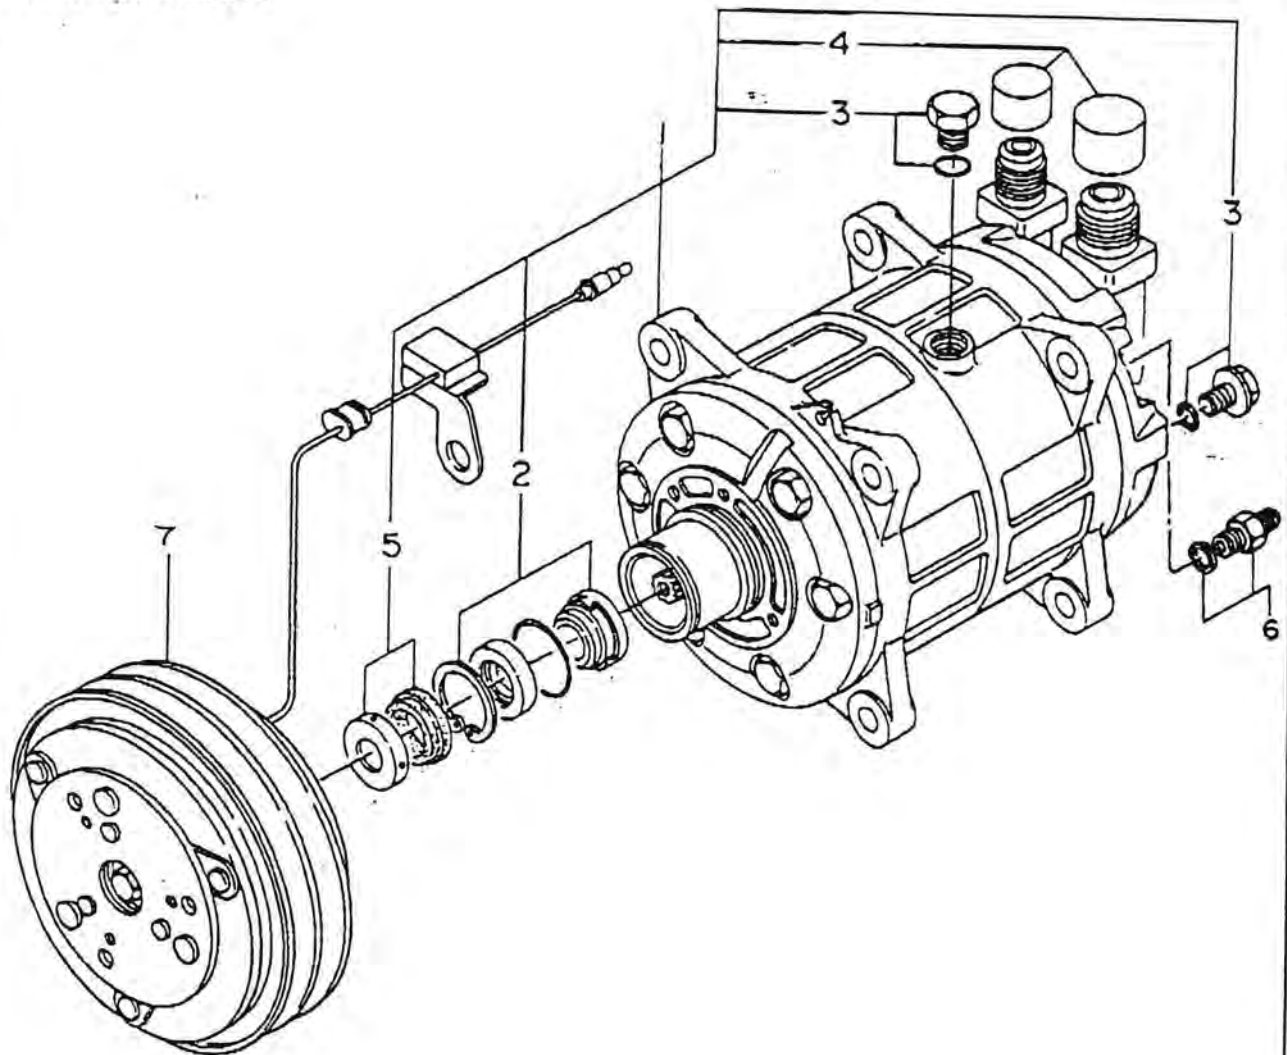

Figure 4 6848094

VOLVO NO. 6848094

Key NO.	VOLVO CC NO.	Part Name	Q'ty	Remarks
1		COMPRESSOR	1	Not Available
2	1365540-2	SHAFT SEAL ASSY	1	
3	3522424-5	BOLT SET	1	
4		CAP SET	1	
5	3522423-7	FELT	1	
6	3522521-8	VALVE SET	1	
7	1365539-4	MAGNET CLUTCH ASSY	1