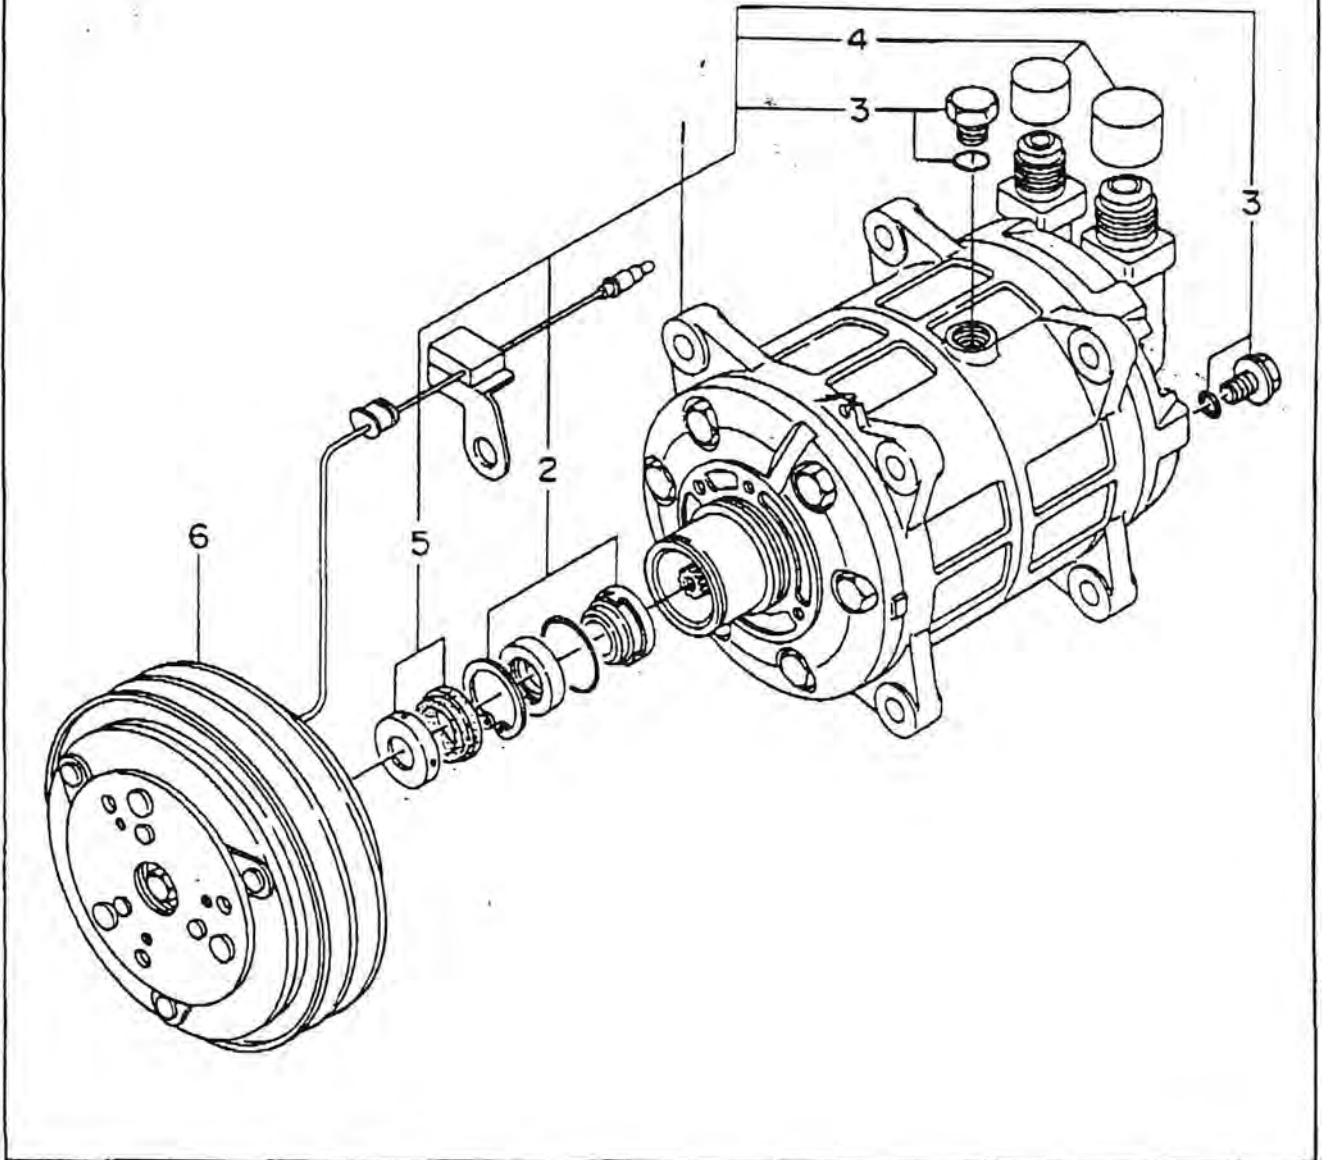

Figure 3. 3513066

Key NO.	VOLVO CC NO.	Part Name	Q'ty	Remarks
1		COMPRESSOR	1	Not Available
2	1365540-2	SHAFT SEAL ASSY	1	
3	3522424 +5	BOLT SET	1	
4		CAP SET	1	
5	3522423-7	FELT	1	
6	1365539-4	MAGNET CLUTCH ASSY	1	