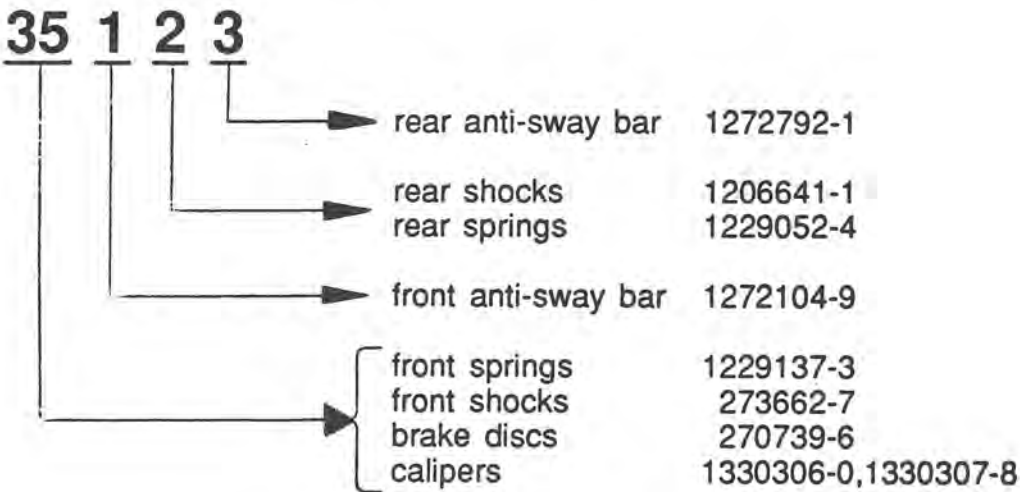

- 1 = version
- 2 = market
- 3 = brakes
- 4 = chassis
- 5 = emission control
- 6 = interior
- 7 = color
- 8 = special variant
- 9 = steering gear

148099

1990 M/Y Product Plate, second (current) version

On 200-series models, the chassis code is given as a 5-digit code (item 4 above) containing the following information:

Part numbers for positions 1,2 are as follows:

| Pos. 1,2 | Front springs | Front shocks | Brake discs | Brake calipers |
|---------------------|--------------------------|-------------------------|------------------------|---------------------------|
| 35 | 1229137-3 | 273662-7 | 270739-6 | 1330306-0 1330307-8 |
| 36 | 1229137-3 | 273393-9 | 270739-6 | 1330306-0 1330307-8 |
| 38 | 1229339-5 | 273393-9 | 270739-6 | 1330306-0 1330307-8 |
| 39 | 1229339-5 | 273393-9 | 270739-6 | 1330306-0 1330307-8 |
| 40 | 1229337-9 | 273662-7 | 270739-6 | 1330306-0 1330307-8 |
| 41 | 1330841-6 | 273393-9 | 270739-6 | 1330306-0 1330307-8 |
| 43 | 1229339-5 | 273704-7 | 270739-6 | 1330306-0 1330307-8 |
| 46 | 1330841-6 | 273704-7 | 270739-6 | 1330306-0 1330307-8 |
| 47 | 1229337-9 | 273662-7 | 270739-6 | 1330306-0 1330307-8 |
| 48 | 1330842-4 | 273393-9 | 270739-6 | 1330306-0 1330307-8 |
| 49 | 1330699-8 | 273662-7 | 270739-6 | 1330306-0 1330307-8 |

Part numbers for positions 3,4,5, are as follows:

| Pos. 3 | Front anti- sway bar | Pos. 4 | Rear Shocks | Rear Springs | Pos. 5 | Rear anti- sway bar |
|-----------|-------------------------|-----------|----------------|-----------------|-----------|------------------------|
| 1 | 1272104-9 | 1 | 1272126-2 | 1212426-9 | 1 | 1229313-0 |
| 2 | 1272374-8 | 2 | 1206641-1 | 1229052-4 | 2 | 1229956-6 |
| 3 | 1228840-3 | 3 | 1228344-6 | 1206750-0 | 3 | 1272792-1 |
| 4 | 1228839-5 | 4 | 1206641-1 | 1229052-4 | | |
| 5 | 1272778-0 | 5 | 1206641-1 | 1212427-7 | | |
| 6 | 1272836-6 | 7 | 1272192-4 | 1212426-9 | | |
| | | 8 | 1272127-0 | 1212426-9 | | |
| | | 9 | 1229856-8 | 1212427-7 | | |
| | | A | 1206641-1 | 1212427-7 | | |