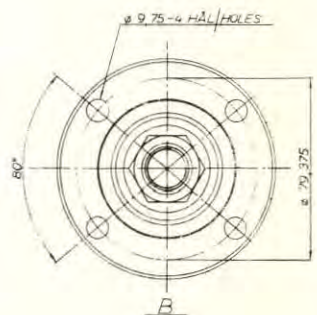

VOLVO
300110

Skala ca 1:30
Scale ca 1:30

Genomsärningsritning, bakaxel 1031
Cut-away drawing, rear axle 1031

Genomskärningsritning, bakaxel 1031
Cut-away drawing, rear axle 1031