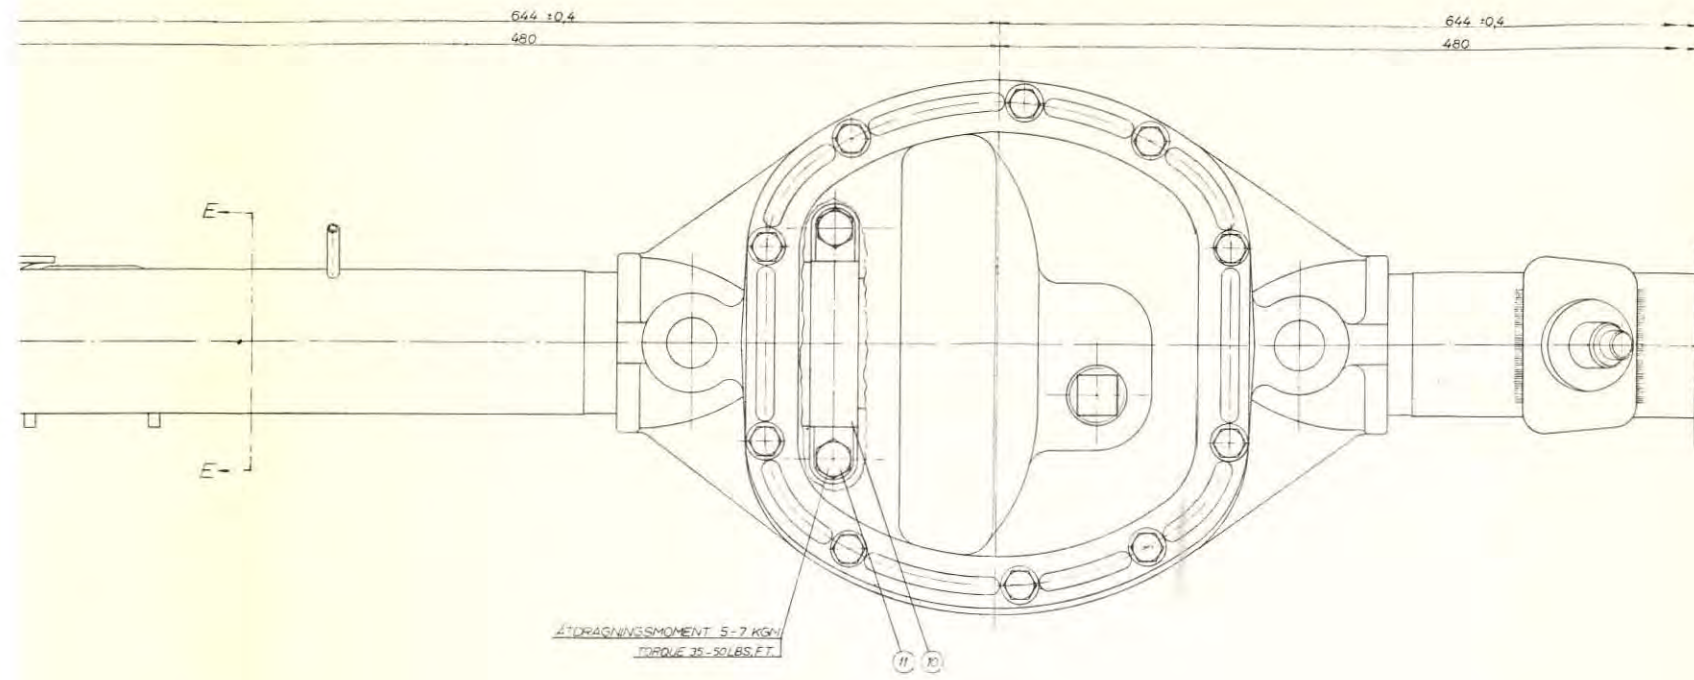

VOLVO
300110

Skala ca 1:30
Scale ca 1:30

Genomsärningsritning, bakaxel 1031
Cut-away drawing, rear axle 1031

Genomskärningsritning, bakaxel 1031
Cut-away drawing, rear axle 1031