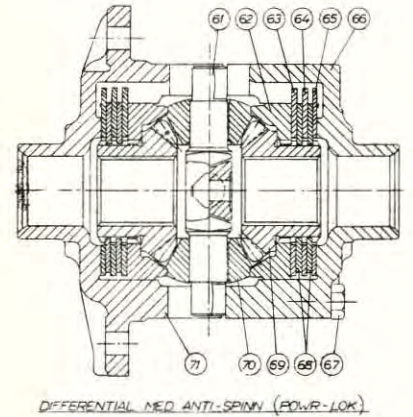

VOLVO
300110

Skala ca 1:30
Scale ca 1:30

Genomsärningsritning, bakaxel 1031
Cut-away drawing, rear axle 1031

Genomskärningsritning, bakaxel 1031
Cut-away drawing, rear axle 1031