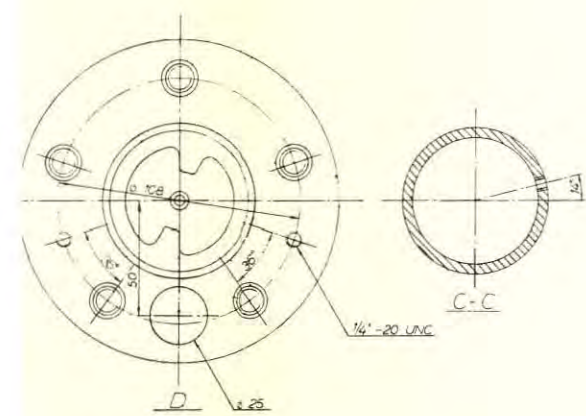

VOLVO
300110

Skala ca 1:30
Scale ca 1:30

Genomsärningsritning, bakaxel 1031
Cut-away drawing, rear axle 1031

Genomskärningsritning, bakaxel 1031
Cut-away drawing, rear axle 1031